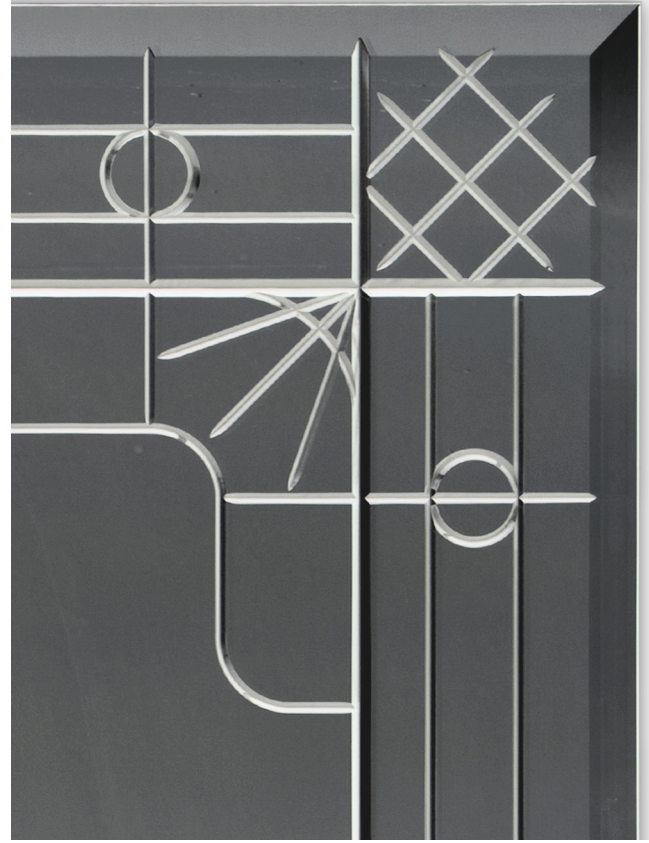

■ Y71102X

■ Detail

■ Y71101X

SCHEMATICS

MIRROR

88cm x 1cm H 88cm
34,65" x 0,39" H 34,65"

88cm x 3cm H 208cm
34,65" x 1,18" H 81,89"

FINISHINGS

Finishing

FUME' MIRROR