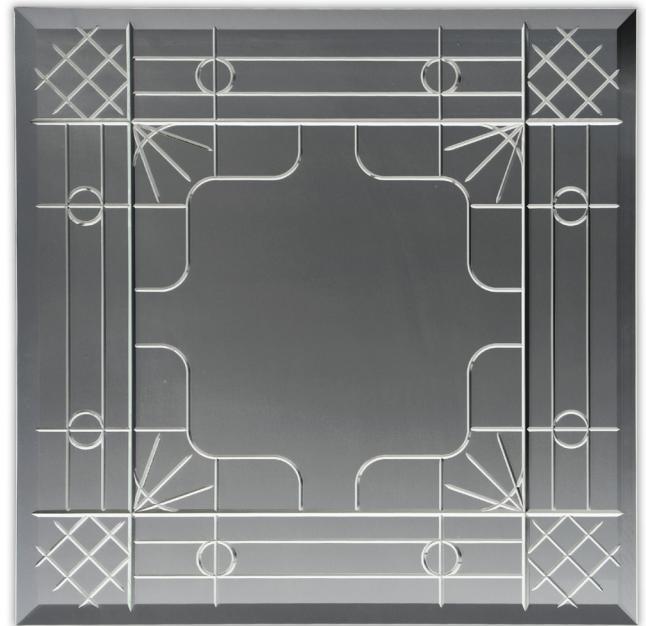

■ Y71102X

■ Detail

■ Y71101X

SCHEMATICS

MIRROR

88cm x 1cm H 88cm
34,65" x 0,39" H 34,65"

88cm x 3cm H 208cm
34,65" x 1,18" H 81,89"

FINISHINGS

Finishing

FUME' MIRROR